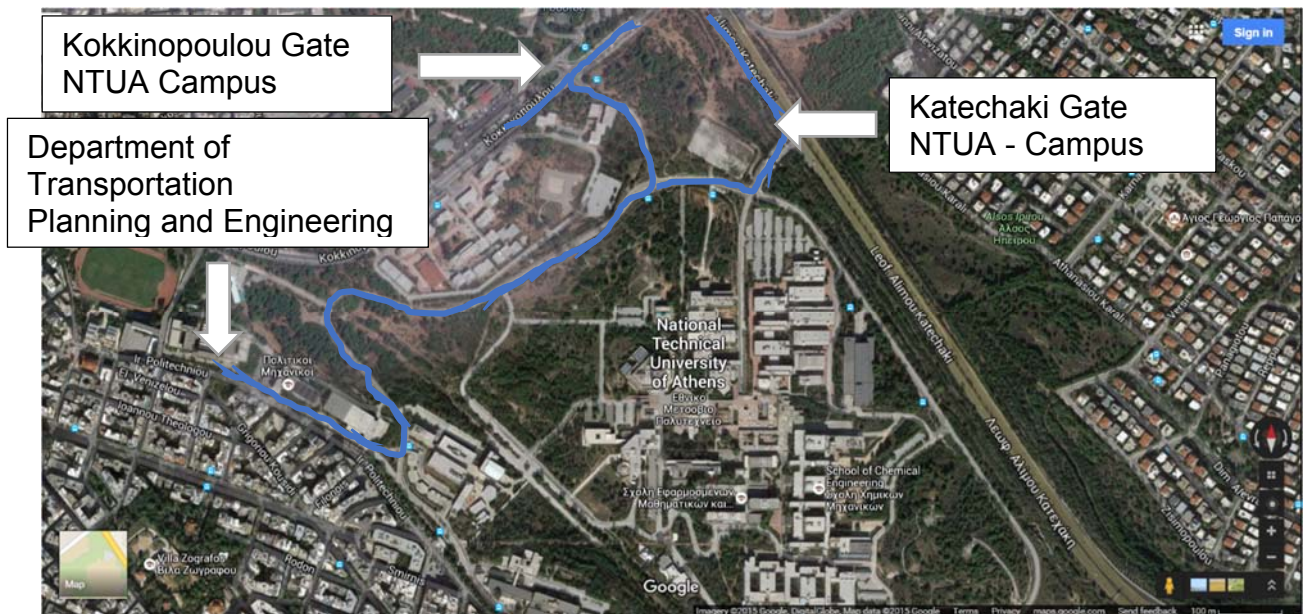

## 1. Address

National Technical University of Athens  
NTUA Campus, Zografou  
Department of Transportation  
Planning and Engineering  
Materials Building

## 1. Address in Greek (for the taxi driver)

Εθνικό Μετσόβιο Πολυτεχνείο  
Πολυτεχνειούπολη Ζωγράφου  
Τομέας Μεταφορών και Συγκοινωνιακής  
Υποδομής ΕΜΠ  
Κτίριο Αντοχής Υλικών

## 2. Access by car from Katechaki and Kokkinopoulou Gates

You can reach by car the Department of Transportation Planning and Engineering of Civil Engineering School at the following map from Katechaki and Kokkinopoulou Gates.

3. Access on foot from Zografou Gate (closed for vehicles)

Department of Transportation Planning and Engineering

Zografou Pedestrian Gate